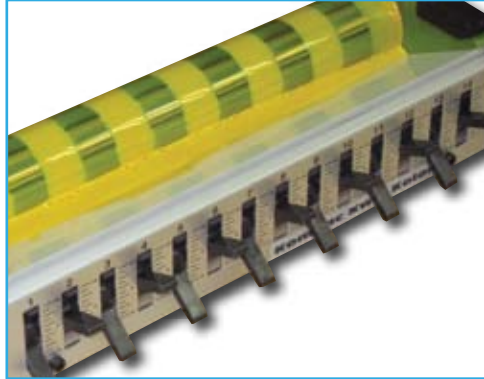

Kompac®

KOMPAC KWIK KOLOR

INK FOUNTAIN CONTROL SYSTEM

THE KOMPAC KWIK KOLOR INK FOUNTAIN ALLOWS FOR QUICK AND PRECISE INK SETTINGS FOR FASTER START-UPS AND REDUCTION OF PAPER WASTE. IT ALSO REDUCES CLEAN-UP TIME BETWEEN COLOR CHANGES WITH ITS REMOVABLE SIDE PLATES AND DISPOSABLE INK LINER.

LEVER SETTINGS ARE FAST AND ACCURATE FOR PRECISE INK CONTROL TO AID IN PRINTING SOLIDS AND SCREENS, AVOIDING GHOSTING OR INCONSISTENT DENSITIES.

UTILIZING A DISPOSABLE PLASTIC LINER, THE KOMPAC KWIK KOLOR ELIMINATES METAL TO METAL CONTACT TO THE INK FOUNTAIN ROLLER, PREVENTING SCORING WHICH RESULTS IN LEAKING OR UNEVEN INK DISTRIBUTION.

FOR ABOUT THE SAME AS IT COSTS TO REPLACE A WORN FOUNTAIN ROLLER, MANY PRESSES CAN BE EASILY UPGRADED TO THE KOMPAC KWIK KOLOR.

START TAKING ADVANTAGE OF THE TIME AND MONEY SAVINGS TODAY!

EACH KOMPAC KWIK KOLOR INCLUDES A NEW HARDENED FOUNTAIN ROLLER TO ENSURE ACCURATE INK DISTRIBUTION.

- LEVER CONTROLLED INK ZONES FOR FAST START-UP AND PAPER WASTE REDUCTION
- DISPOSABLE INK LINERS FOR QUICK CLEAN-UP AND COLOR CHANGE
- NUMERICAL SETTINGS CAN BE RECORDED FOR REPEAT JOBS
- IMPROVED PRINT QUALITY
- EASY TO CALIBRATE