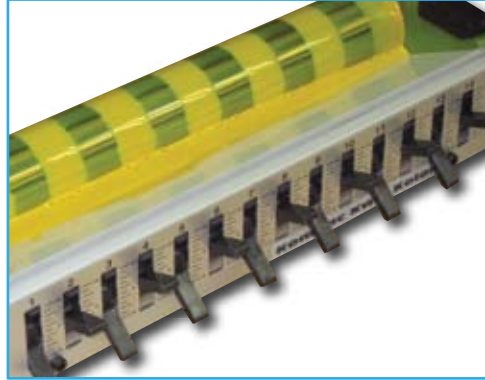

LEVER SETTINGS ARE FAST AND ACCURATE FOR PRECISE INK CONTROL TO AID IN PRINTING SOLIDS AND SCREENS, AVOIDING GHOSTING OR INCONSISTENT DENSITIES.

UTILIZING A DISPOSABLE PLASTIC LINER, THE KOMPAC KWIK KOLOR ELIMINATES METAL TO METAL CONTACT TO THE INK FOUNTAIN ROLLER, PREVENTING SCORING WHICH RESULTS IN LEAKING OR UNEVEN INK DISTRIBUTION.